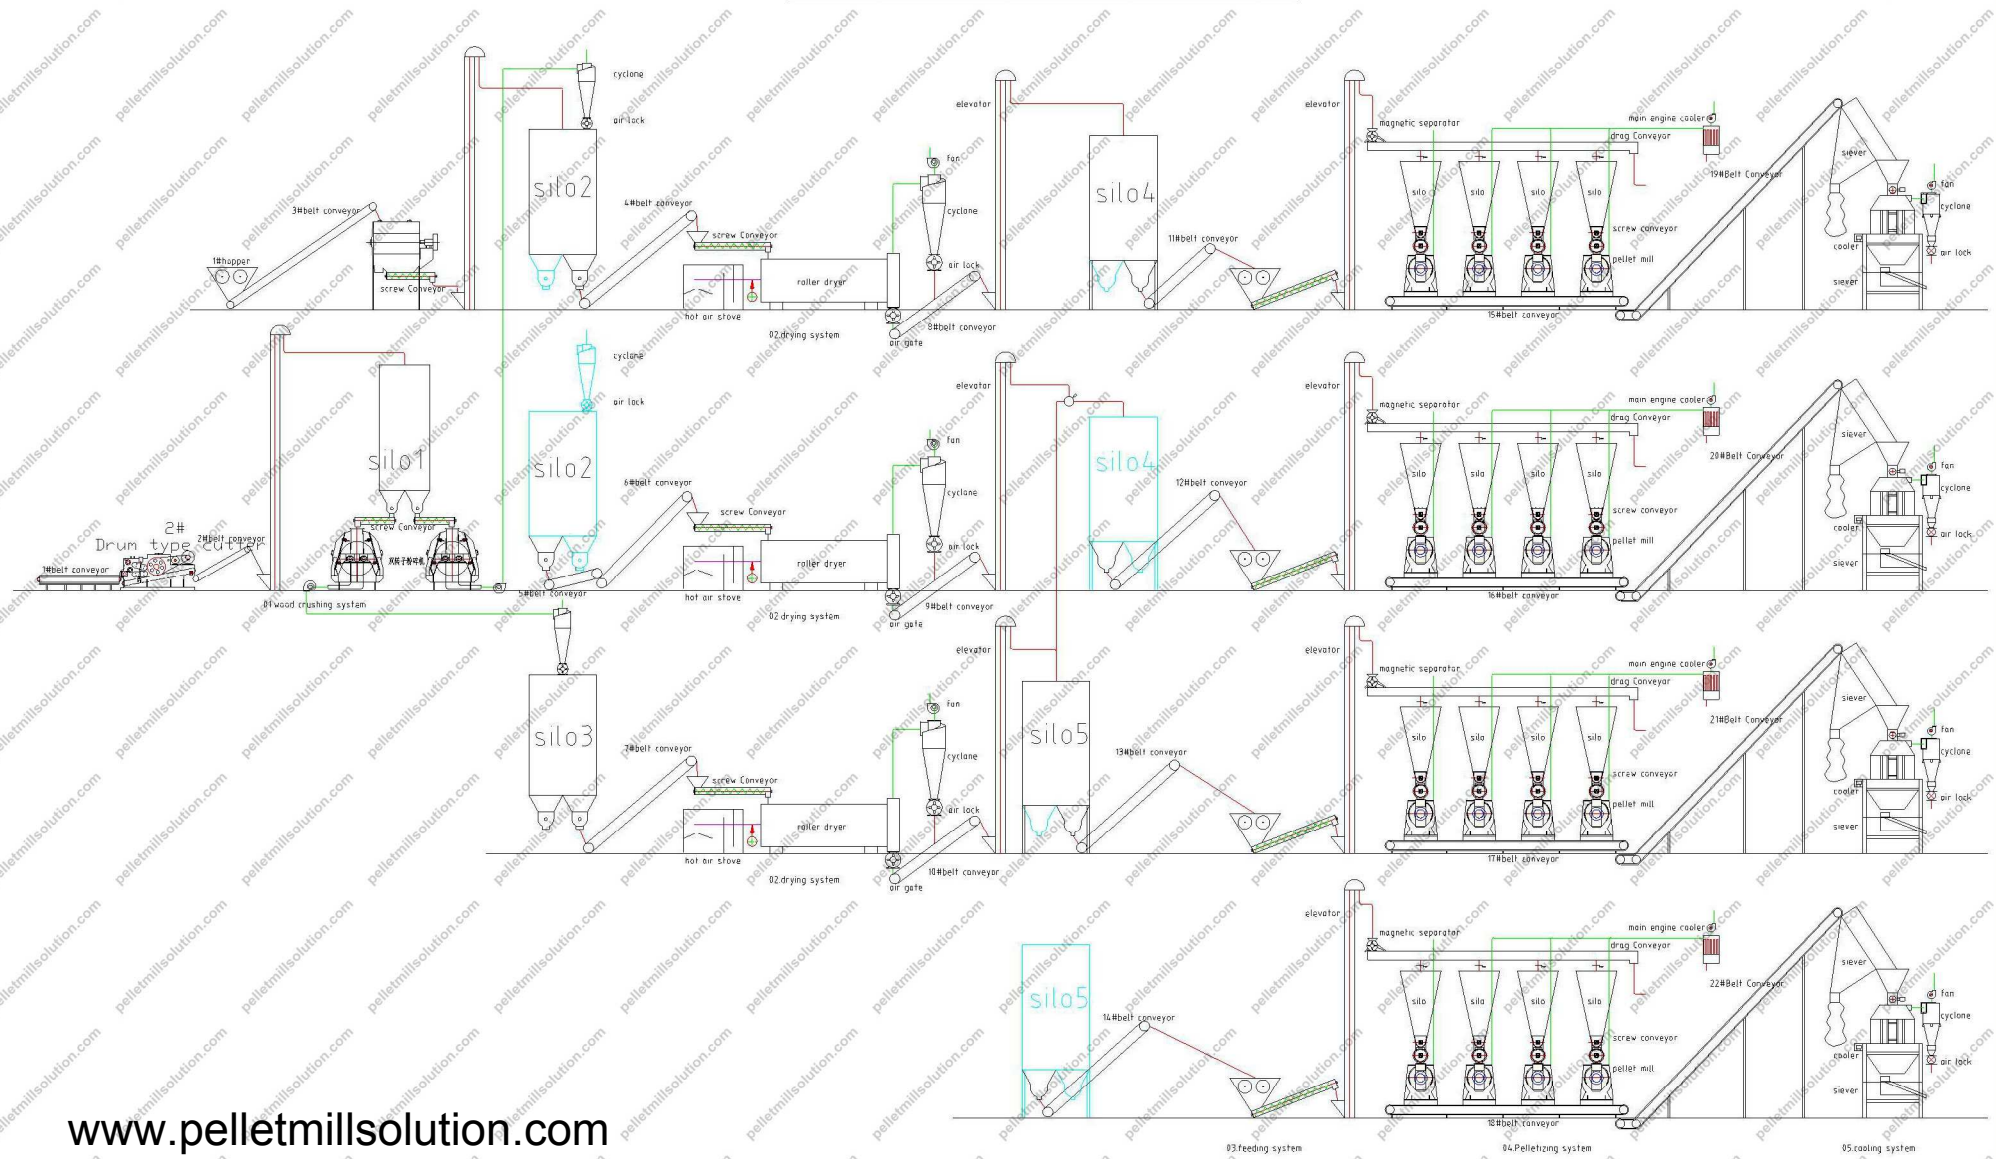

27Tons/hour Wood Pellet Plant

www.pelletmillsolution.com