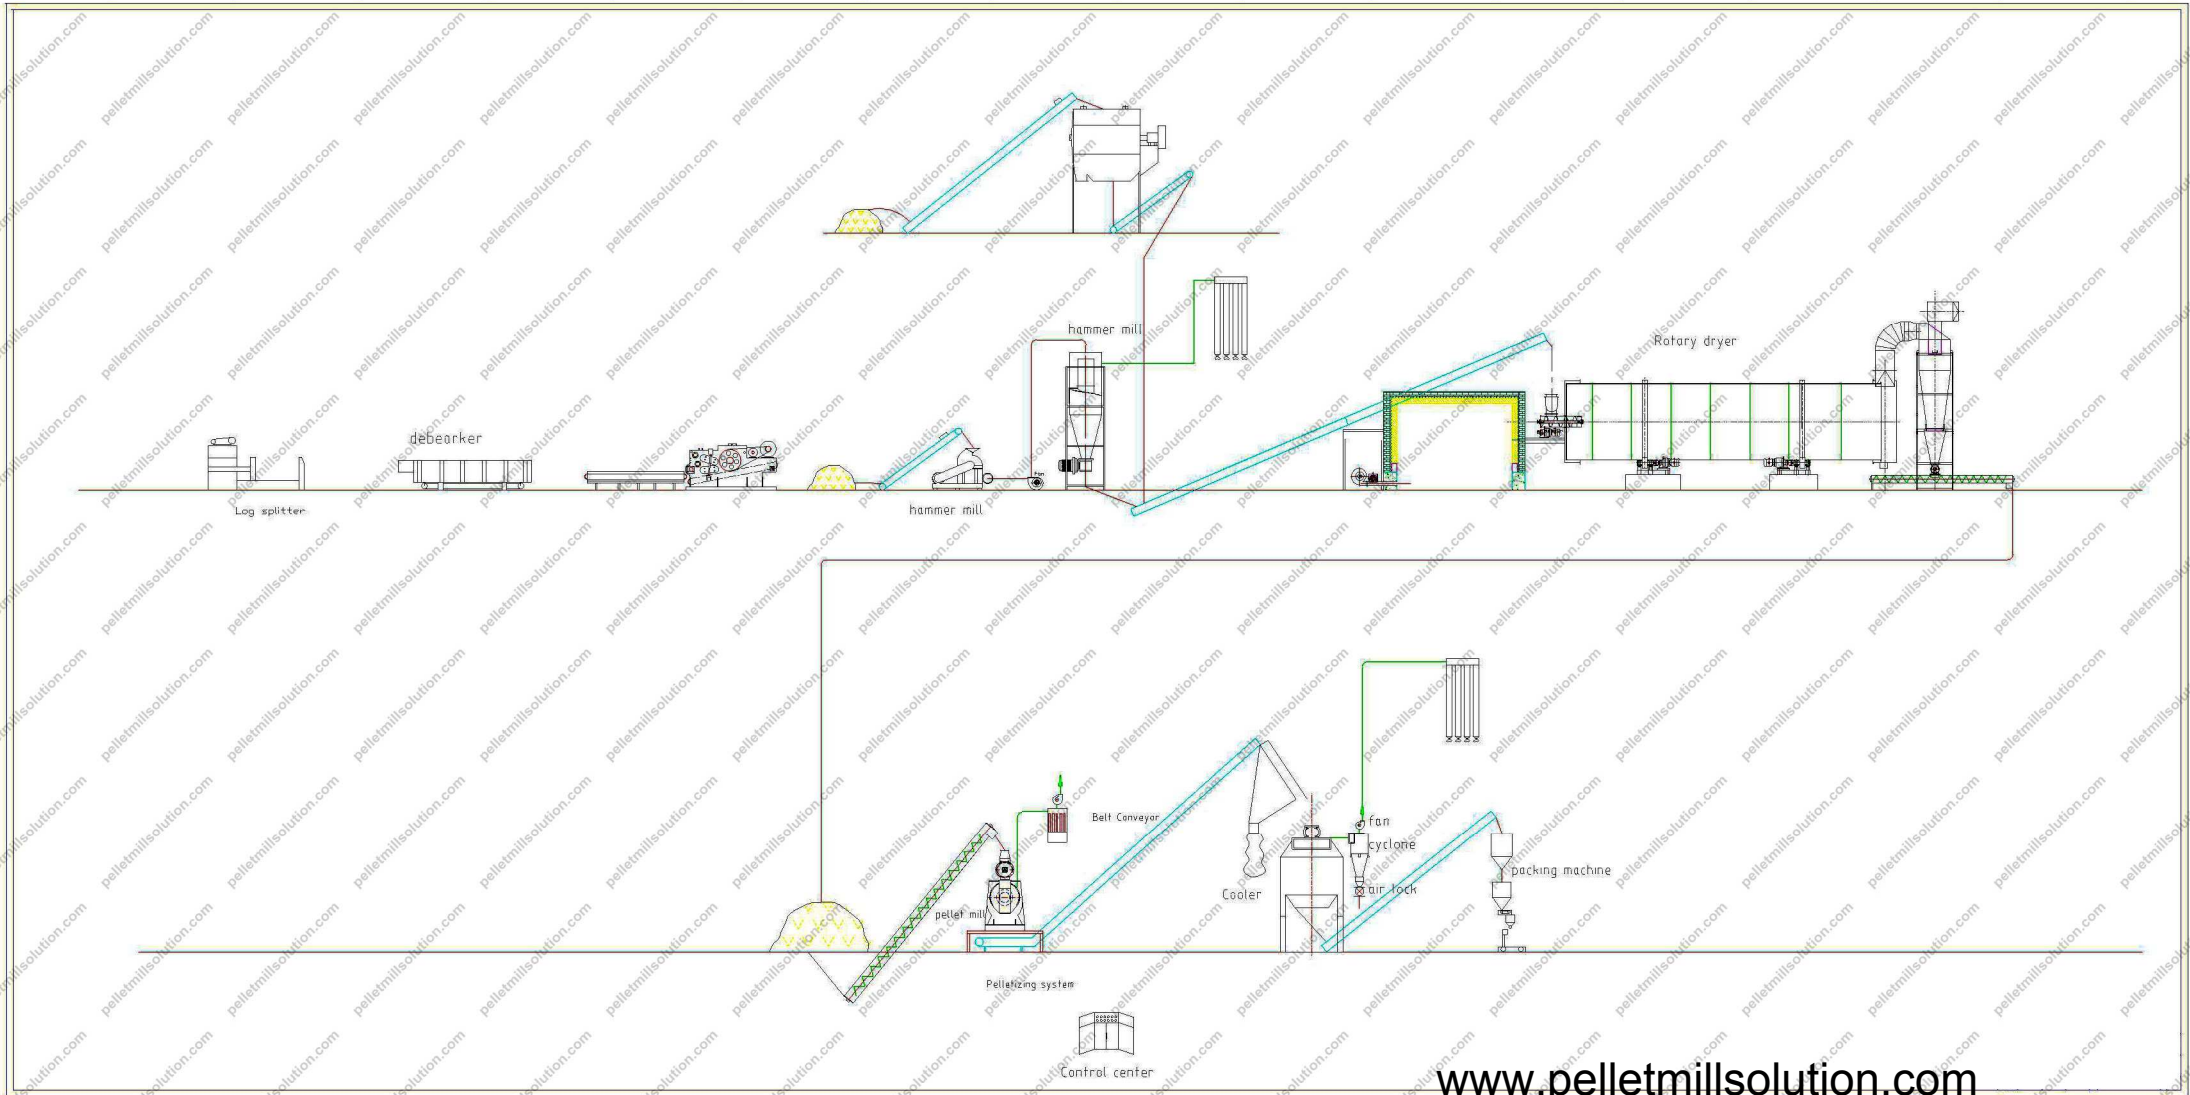

2Tons/hour Wood Pellet Plant

www.pelletmillsolution.com