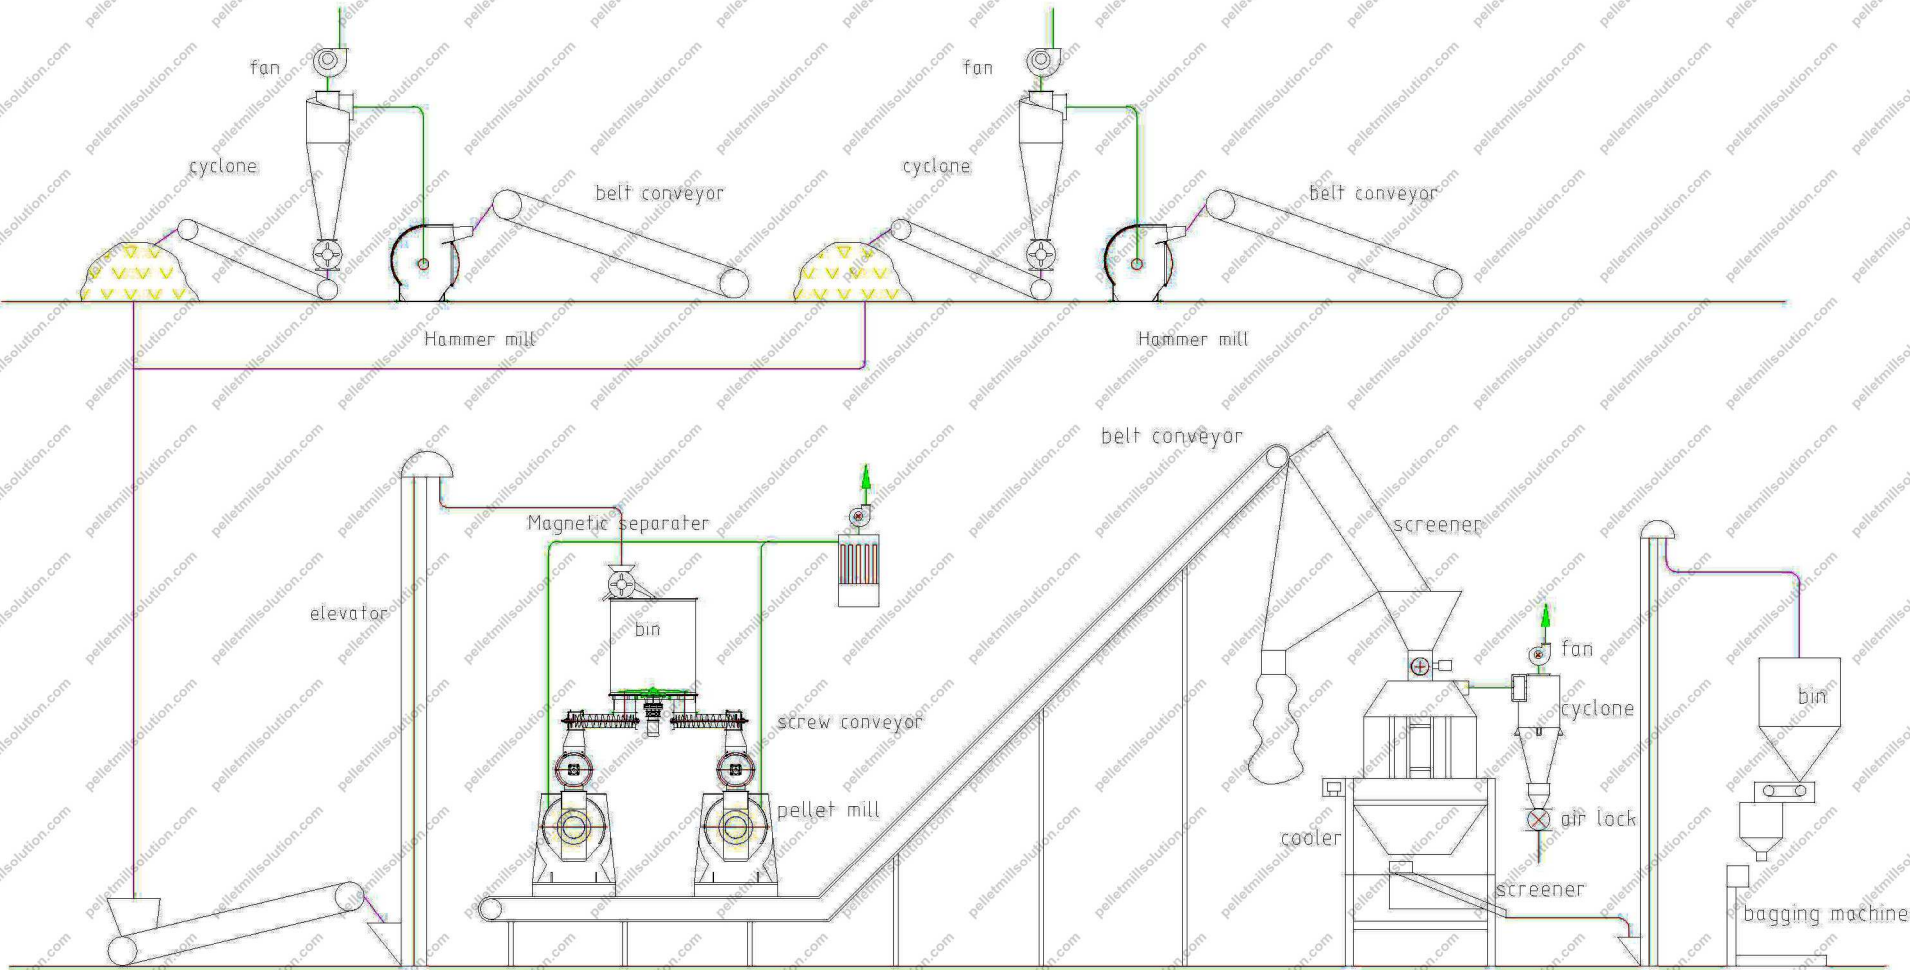

4-5Tons/hour Wood Pellet Plant

Pelletizing system

cooling system

bagging system

www.pelletmillsolution.com