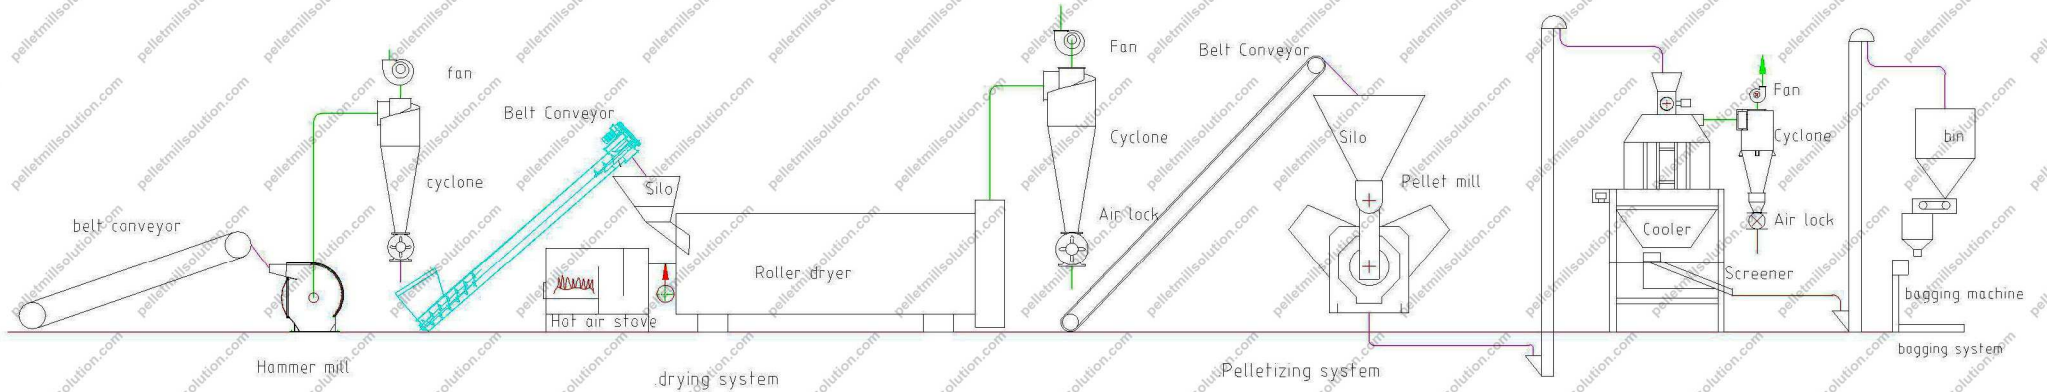

# 500kg/hour Wood Pellet Plant

[www.pelletmillsolution.com](http://www.pelletmillsolution.com)